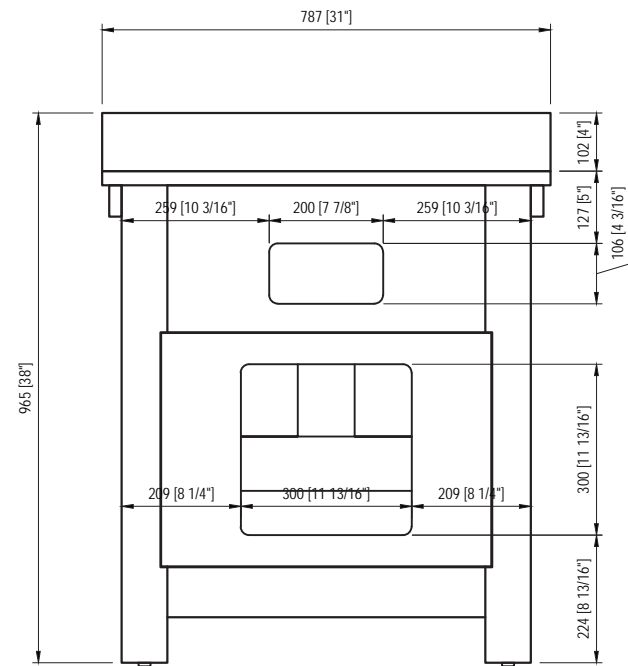

MODEL: PAISLEY30

TOP VIEW

SIDE VIEW

FRONT VIEW

BACK VIEW

MODEL: PAISLEY30

MODEL: PAISLEY30

520 [20 1/2\"]±2mm

210 [8 1/4\"]±2mm

500 [19 11/16\"]±2mm

390 [15 3/8\"]±2mm

385 [15 3/16\"]±2mm

MODEL: ABERDEEN-M-2436