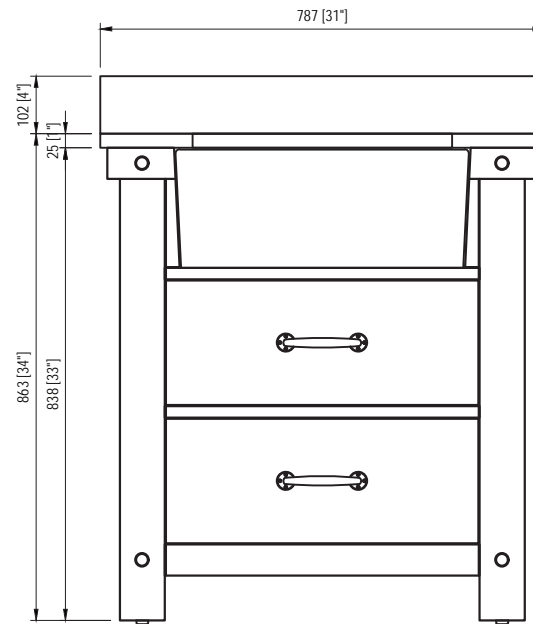

MODEL: PAISLEY30

TOP VIEW

SIDE VIEW

FRONT VIEW

BACK VIEW

MODEL: PAISLEY30

MODEL: PAISLEY30

520 [20 1/2\"]±2mm

210 [8 1/4\"]±2mm

500 [19 11/16\"]±2mm

390 [15 3/8\"]±2mm

385 [15 3/16\"]±2mm

MODEL: ABERDEEN-M-2436