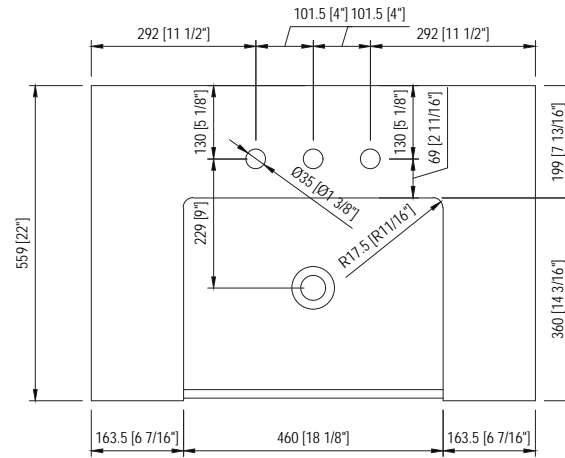

MODEL: PAISLEY30

TOP VIEW

SIDE VIEW

FRONT VIEW

BACK VIEW

MODEL: PAISLEY30

MODEL: PAISLEY30

520 [20 1/2\"]±2mm

210 [8 1/4\"]±2mm

500 [19 11/16\"]±2mm

390 [15 3/8\"]±2mm

385 [15 3/16\"]±2mm

MODEL: ABERDEEN-M-2436