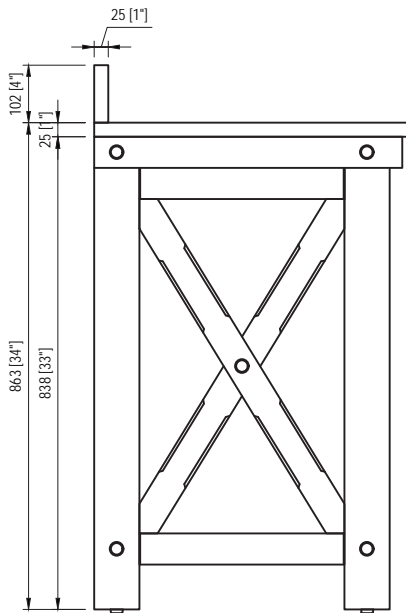

MODEL: PAISLEY30

TOP VIEW

SIDE VIEW

FRONT VIEW

BACK VIEW

MODEL: PAISLEY30

MODEL: PAISLEY30

520 [20 1/2\"]±2mm

210 [8 1/4\"]±2mm

500 [19 11/16\"]±2mm

390 [15 3/8\"]±2mm

385 [15 3/16\"]±2mm

MODEL: ABERDEEN-M-2436