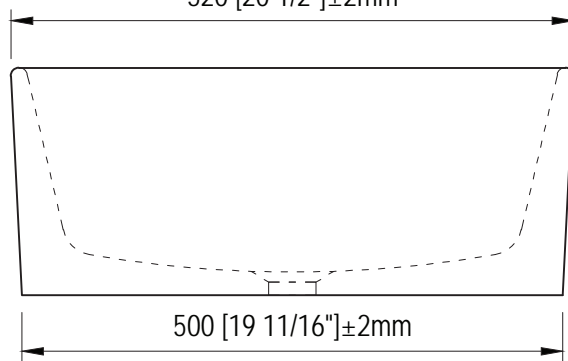

MODEL: PAISLEY30

TOP VIEW

SIDE VIEW

FRONT VIEW

BACK VIEW

MODEL: PAISLEY30

MODEL: PAISLEY30

520 [20 1/2\"]±2mm

210 [8 1/4\"]±2mm

500 [19 11/16\"]±2mm

390 [15 3/8\"]±2mm

385 [15 3/16\"]±2mm

MODEL: ABERDEEN-M-2436