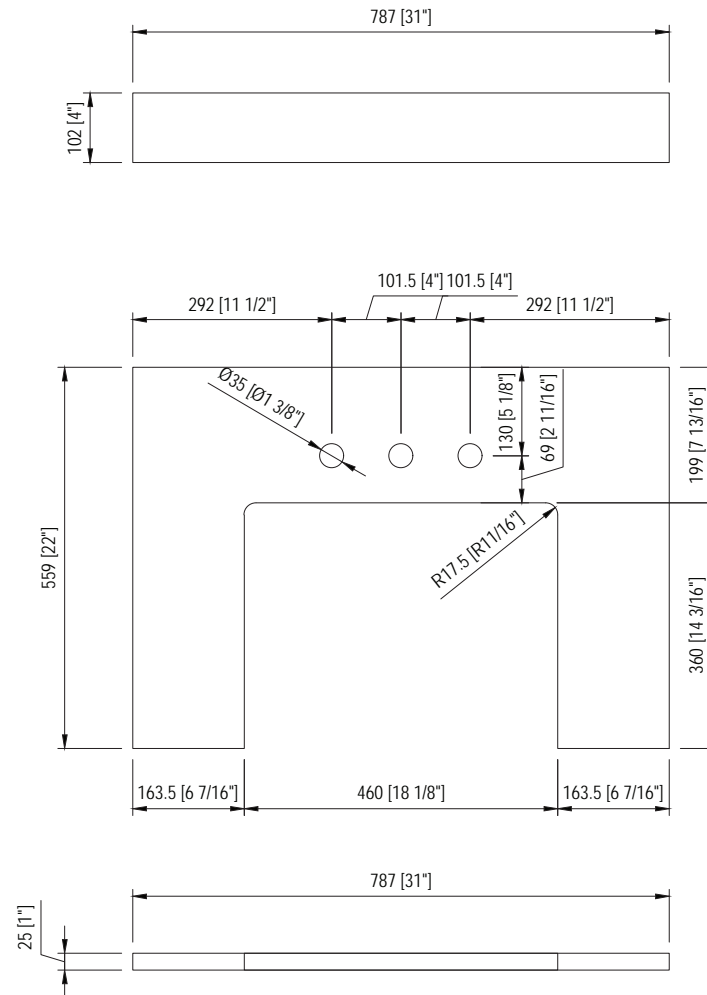

MODEL: PAISLEY30

TOP VIEW

SIDE VIEW

FRONT VIEW

BACK VIEW

MODEL: PAISLEY30

MODEL: PAISLEY30

520 [20 1/2\"]±2mm

210 [8 1/4\"]±2mm

500 [19 11/16\"]±2mm

390 [15 3/8\"]±2mm

385 [15 3/16\"]±2mm

MODEL: ABERDEEN-M-2436