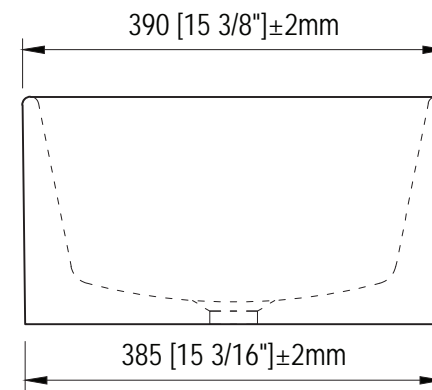

MODEL: PAISLEY30

TOP VIEW

SIDE VIEW

FRONT VIEW

BACK VIEW

MODEL: PAISLEY30

MODEL: PAISLEY30

520 [20 1/2\"]±2mm

210 [8 1/4\"]±2mm

500 [19 11/16\"]±2mm

390 [15 3/8\"]±2mm

385 [15 3/16\"]±2mm

MODEL: ABERDEEN-M-2436